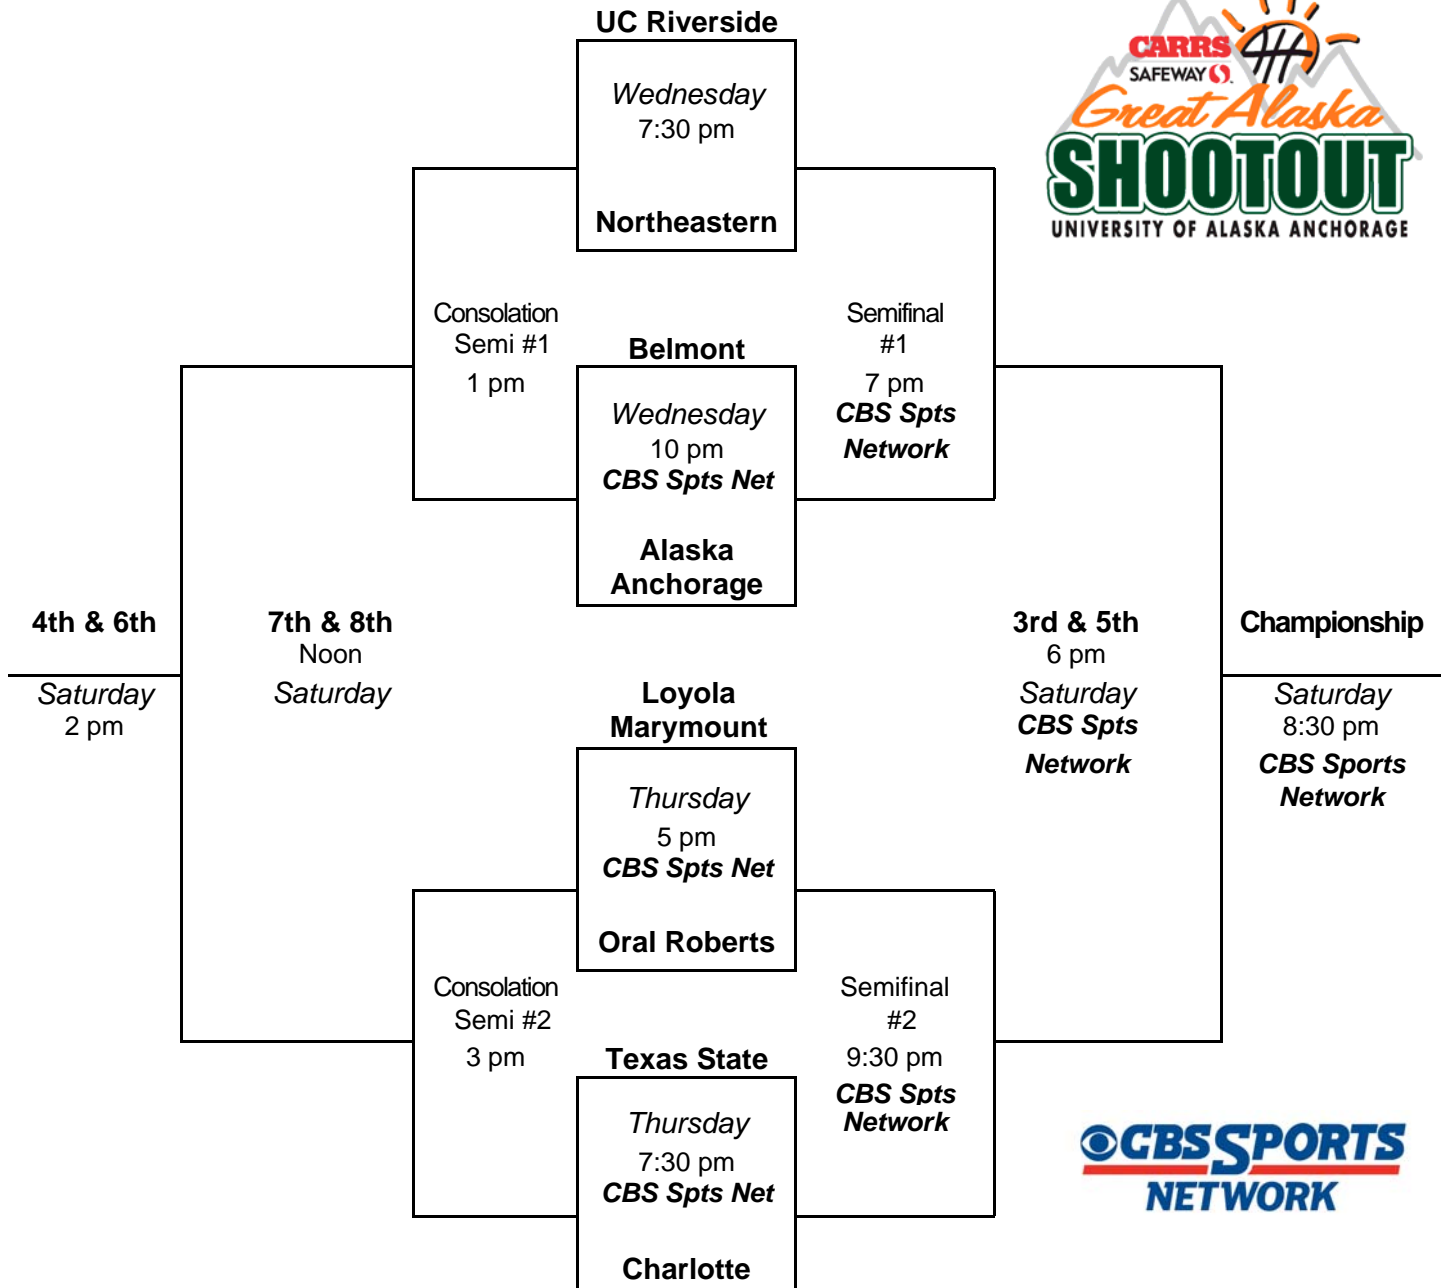

Men's Bracket

2012 Carrs/Safeway Great Alaska Shootout
Nov. 21-24 · Sullivan Arena · Anchorage, Alaska

NOV. 24
SATURDAY

NOV. 23
FRIDAY

NOV. 21-22
WED-THUR

NOV. 23
FRIDAY

NOV. 24
SATURDAY

Time Zone Comparison Chart

Alaska	Pacific	Mountain	Central	Eastern
1:00 p.m.	2:00 p.m.	3:00 p.m.	4:00 p.m.	5:00 p.m.